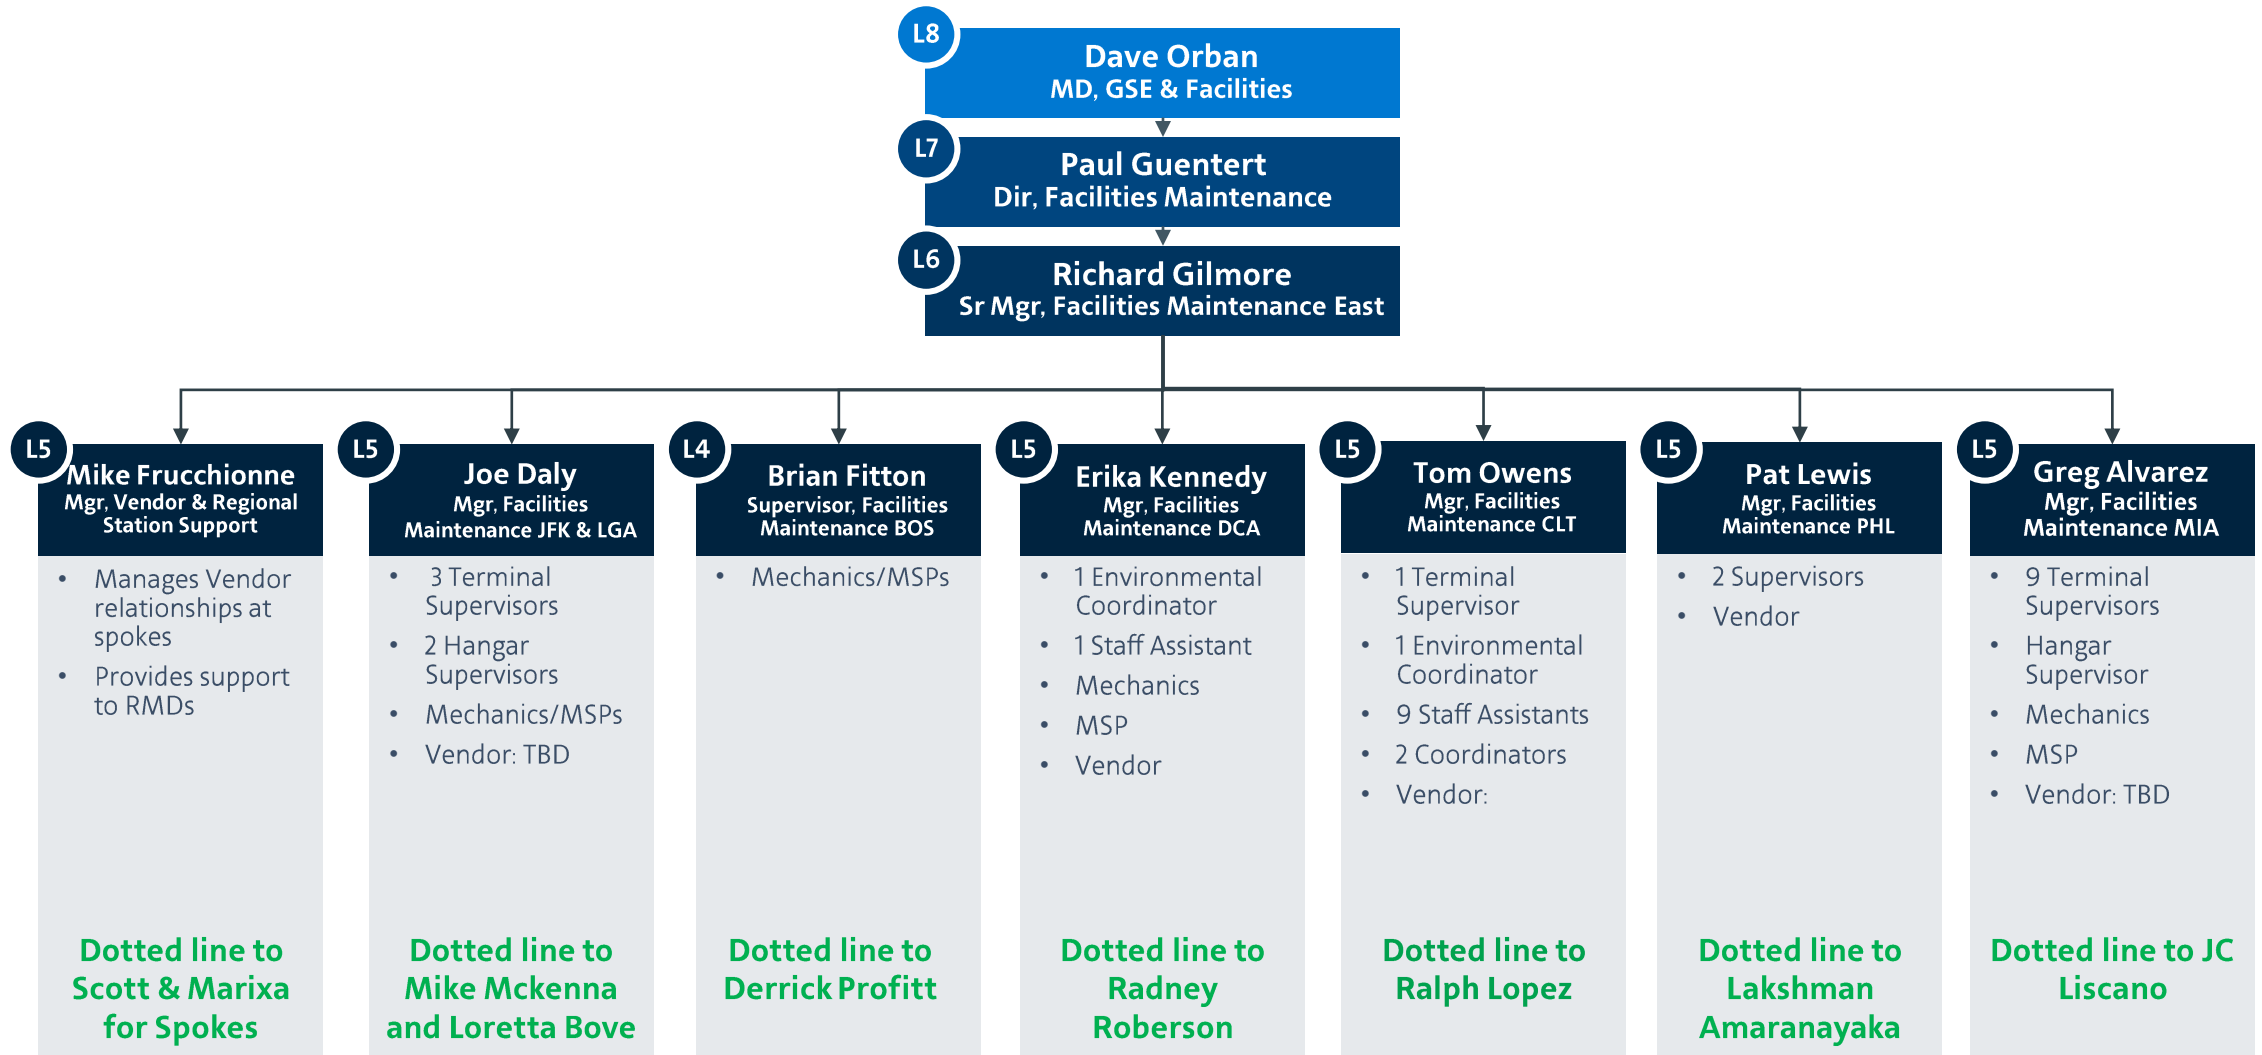

# Facilities & GSE Maintenance Org Charts

# New Facilities Maintenance Organization – West Region

# New Facilities Maintenance Organization – East Region

# Proposed Facilities Organization – TUL